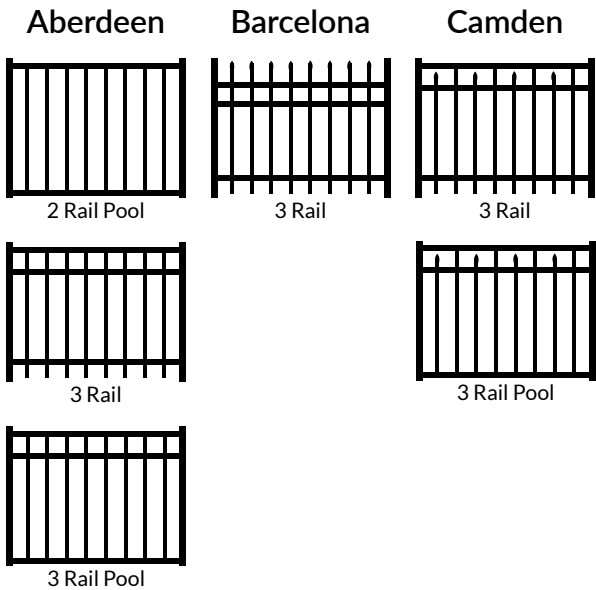

MAVERICK ULTRA

Residential Grade Aluminum Fence

Maverick Ultra residential grade aluminum fencing offers a classic look of a narrow picket. This grade of aluminum fencing offers a great look and durability for residential pools, backyards and as a decorative perimeter fence. Maverick Ultra aluminum fencing is finished with super durable AAMA 2604 architectural grade powder coat and is warranted against rust, peel, chip, or crack, as long as you own your fence.

RESIDENTIAL ALUMINUM STYLES

POSTS

- 2" x 2" .062 wall
- 2" x 2" .125 wall
- 2 - 1/2" x 2 - 1/2" 2 .080 wall
- 1/2" x 2 - 1/2" .125 wall

RAILS

- 1" x 1" Rail .080 wall

PICKET SIZE

- 5/8" x 5/8" Picket .045 wall

PICKET SPACING

- 3-13/16"

PANEL WIDTHS

- 6' (72") wide only

PANEL OPTIONS

PANEL CHANNEL