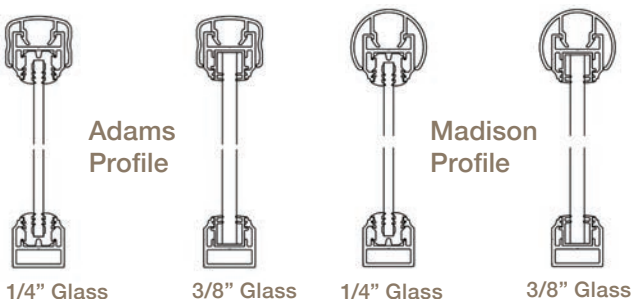

Colors shown represent an approximate comparison and may vary slightly from actual product color.

UAG-200-2R Glass Railing

UAGC-270 3R Glass Railing

Post-To-Post Profiles

Continuous Railing Profiles

Gloss or Textured Finishes