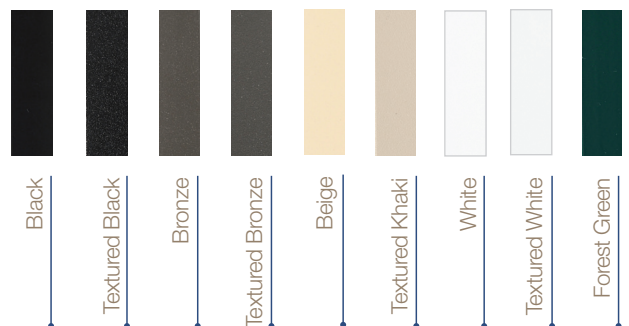

Glass Railing by Ultra Aluminum

It's Sleek, Beautiful and Low Maintenance.

Plus with Tempered Glass, it Meets Code Requirements.

Add style and protection without blocking out a beautiful view. The outer rail provides a secure hand grip, and completely covers all stainless-steel fasteners for a sleek, hidden-fastened look, in Post-To-Post or Continuous Railing.

- **Super Low-Maintenance Aluminum**
- **Never Needs Painting**
- **Won't Rust, Rot, Crack or Peel**
- **Lifetime Limited Warranty**

Colors

The powder-coated finishes available for Ultra Railing, Gates and Accessories are all applied with a special Ultra™ Powdercoat™ finish to resist harsh weather and heat.

Colors shown represent an approximate comparison and may vary slightly from actual product color.

UAG-200-2R Glass Railing

UAGC-270 3R Glass Railing

Post-To-Post Profiles

Continuous Railing Profiles

Gloss or Textured Finishes