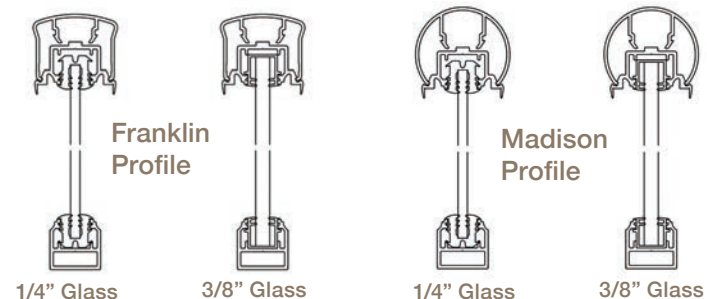

Colors shown represent an approximate comparison and may vary slightly from actual product color.

UAG-200-2R Glass Railing

UAGC-270 3R Glass Railing

Post-To-Post Profiles

Continuous Railing Profiles

Gloss or Textured Finishes