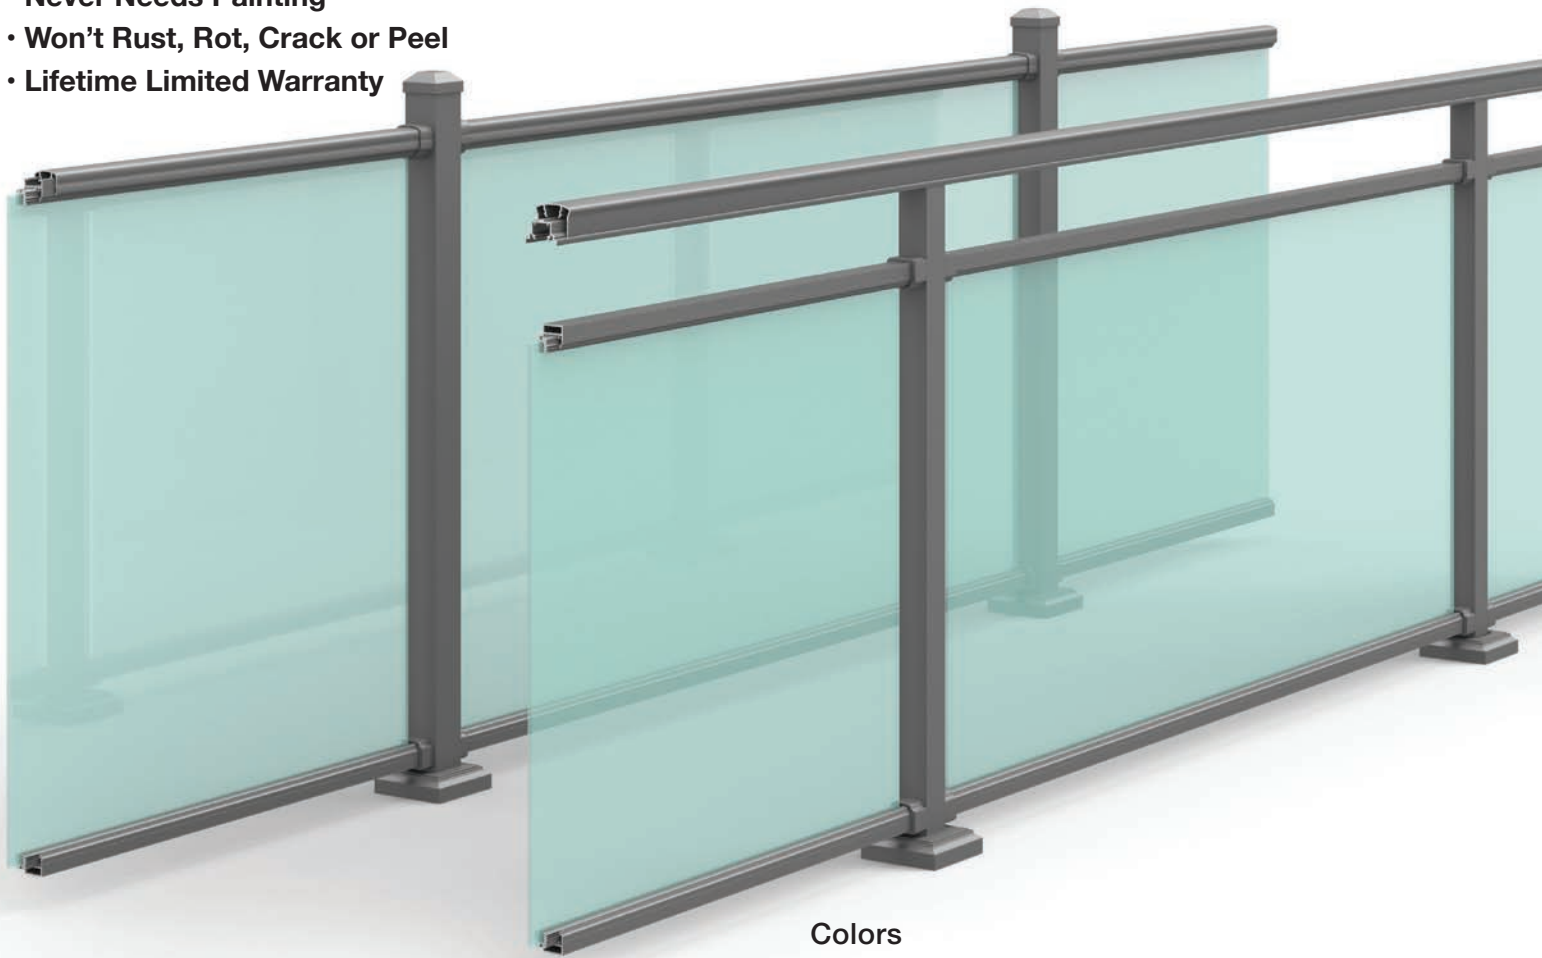

Glass Railing by Ultra Aluminum

It's Sleek, Beautiful and Low Maintenance.

Plus with Tempered Glass, it Meets Code Requirements.

Add style and protection without blocking out a beautiful view. The outer rail provides a secure hand grip, and completely covers all stainless-steel fasteners for a sleek, hidden-fastened look, in Post-To-Post or Continuous Railing.

- **Super Low-Maintenance Aluminum**
- **Never Needs Painting**
- **Won't Rust, Rot, Crack or Peel**
- **Lifetime Limited Warranty**

Colors

The powder-coated finishes available for Ultra Railing, Gates and Accessories are all applied with a special Ultra™ Powdercoat™ finish to resist harsh weather and heat.

Colors shown represent an approximate comparison and may vary slightly from actual product color.

UAG-200-2R Glass Railing

UAGC-270 3R Glass Railing

Post-To-Post Profiles

Continuous Railing Profiles

Gloss or Textured Finishes